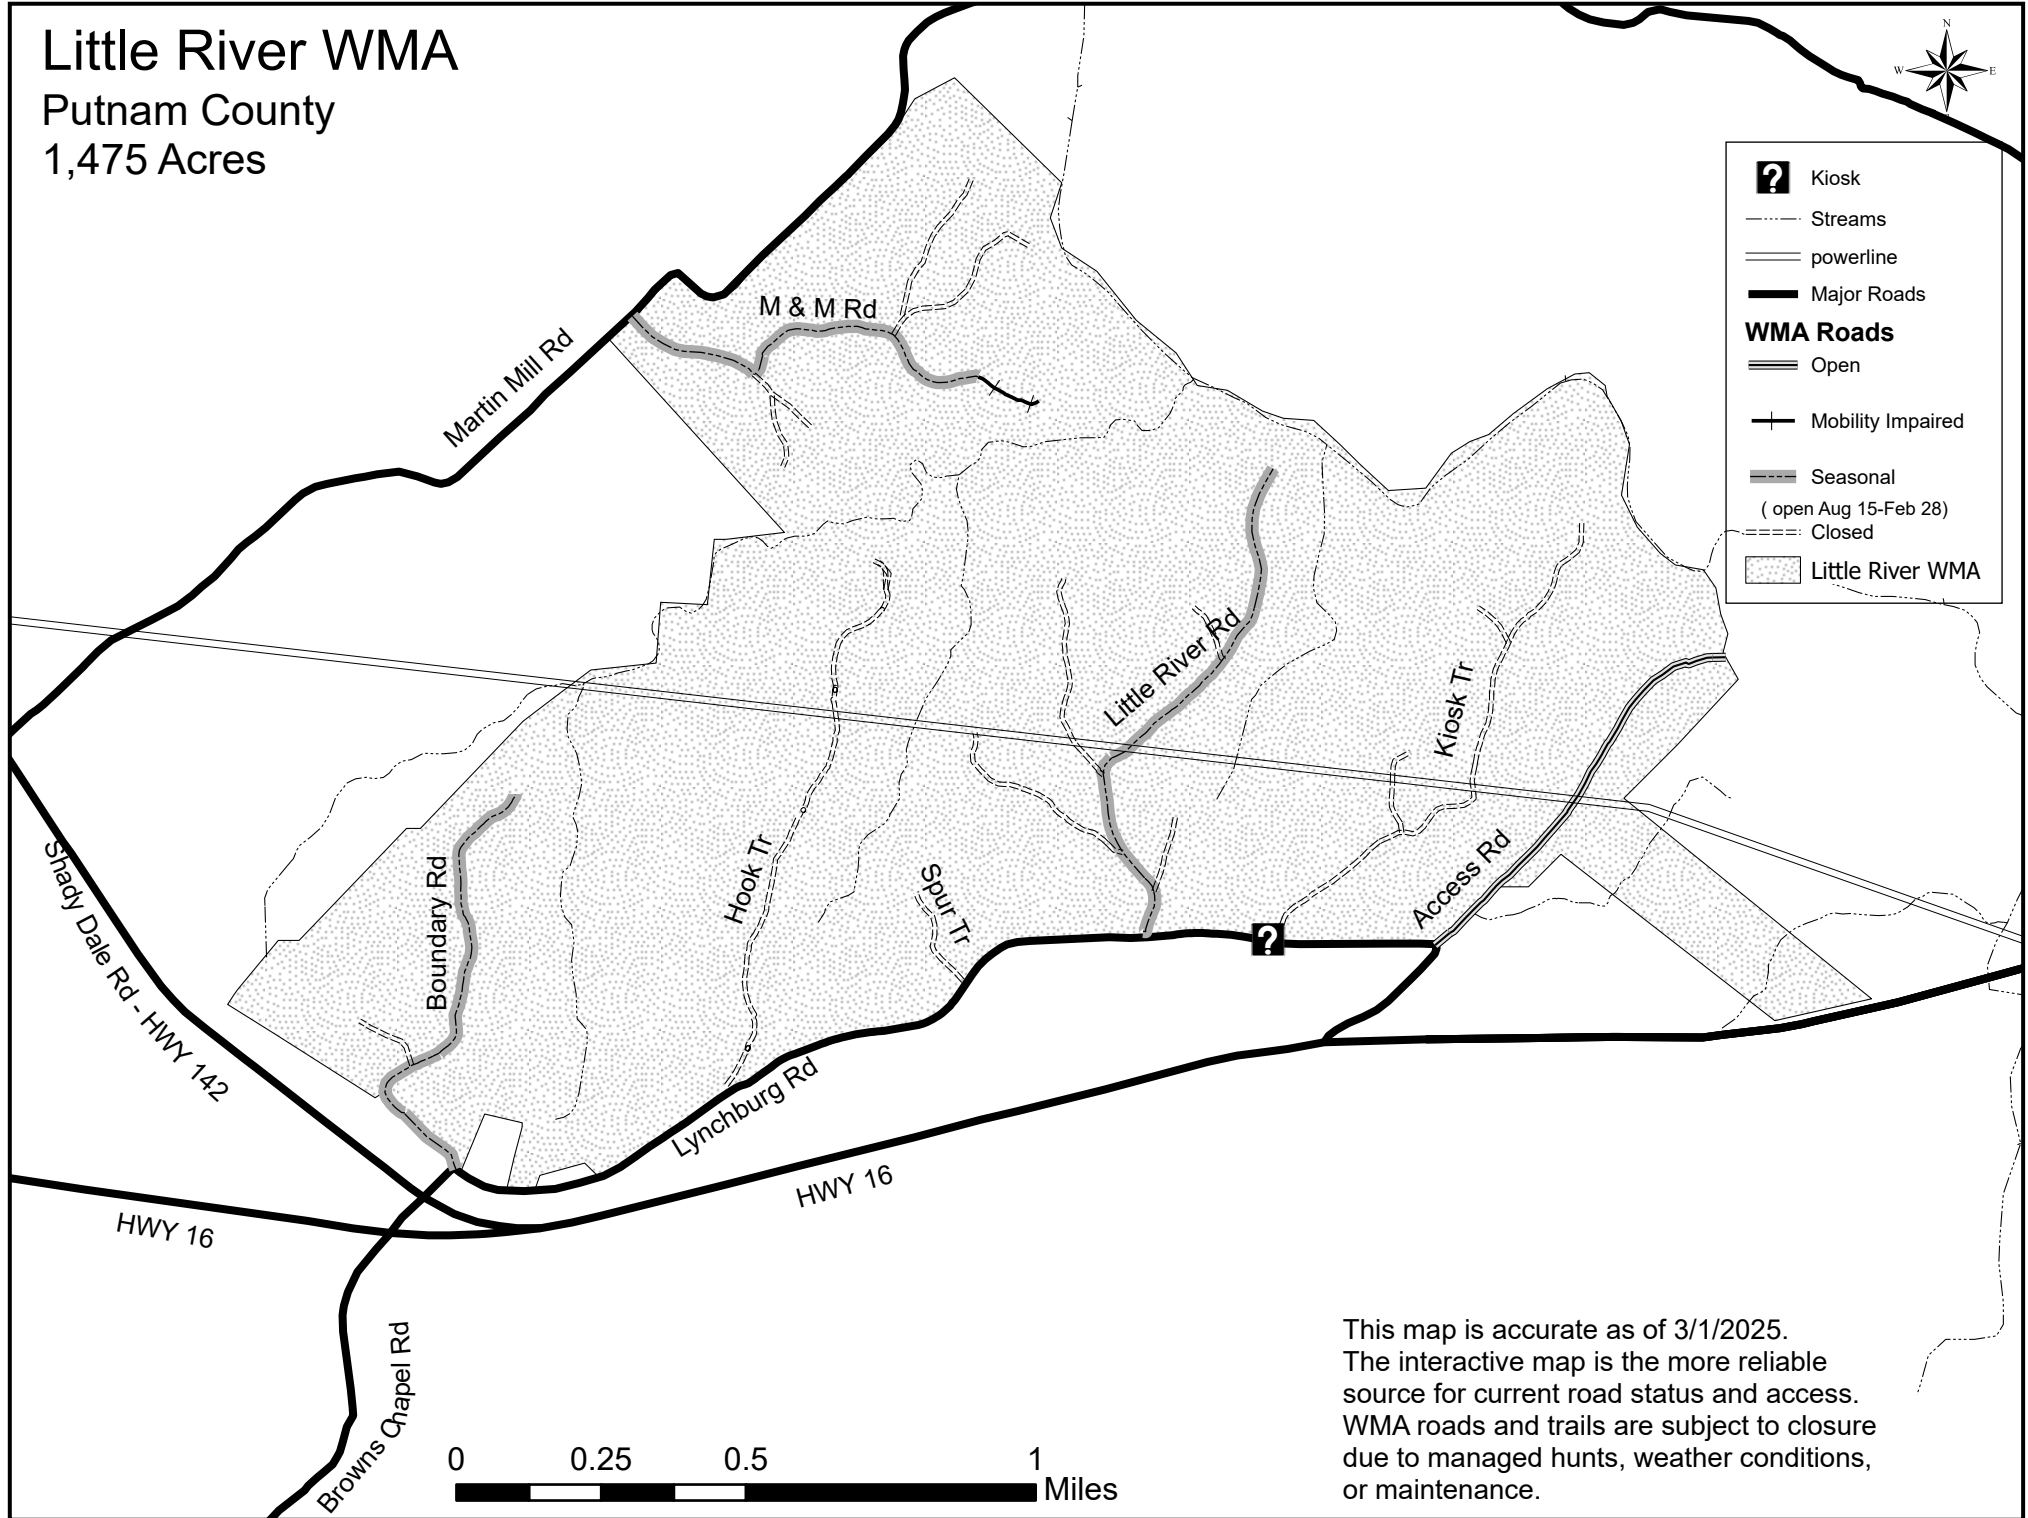

Little River WMA

Putnam County

1,475 Acres

? Kiosk

--- Streams

— powerline

— Major Roads

WMA Roads

=== Open

+ Mobility Impaired

--- Seasonal
(open Aug 15-Feb 28)

--- Closed

▨ Little River WMA

This map is accurate as of 3/1/2025.
The interactive map is the more reliable
source for current road status and access.
WMA roads and trails are subject to closure
due to managed hunts, weather conditions,
or maintenance.